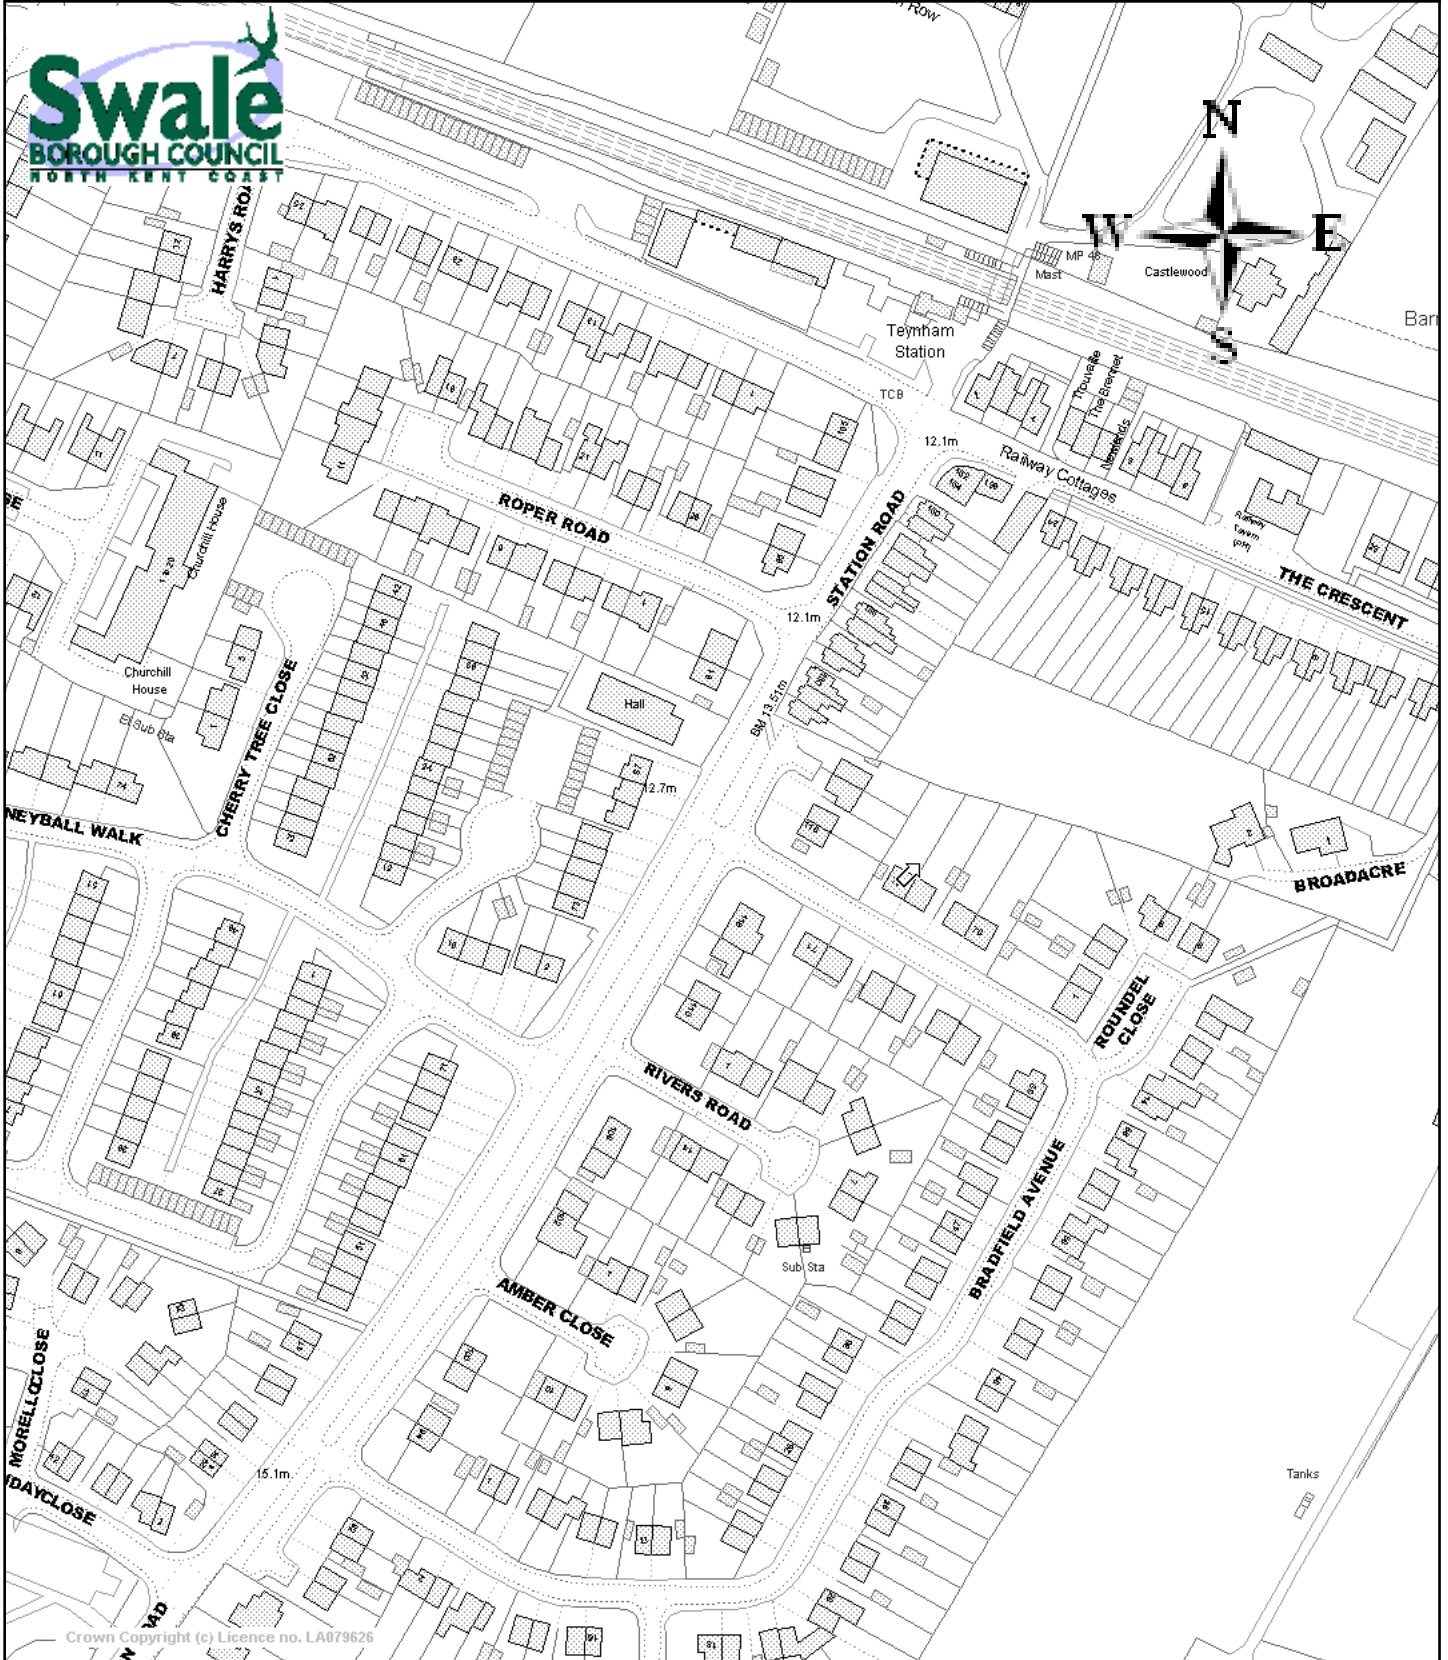

Part of 2 Broadacre and 76 Bradfield Avenue, Teynham, Kent, ME9 9TA

Reproduced from the 2004 Ordnance Survey mapping with the permission of the controller of Her Majesty's Stationery Office (c) Crown Copyright. Unauthorised reproduction infringes Crown Copyright and may lead to prosecution or civil proceedings. Swale Borough Council, LA079626.

Scale 1/2106 Date 23/5/2008

Centre = 595645 E 162947 N